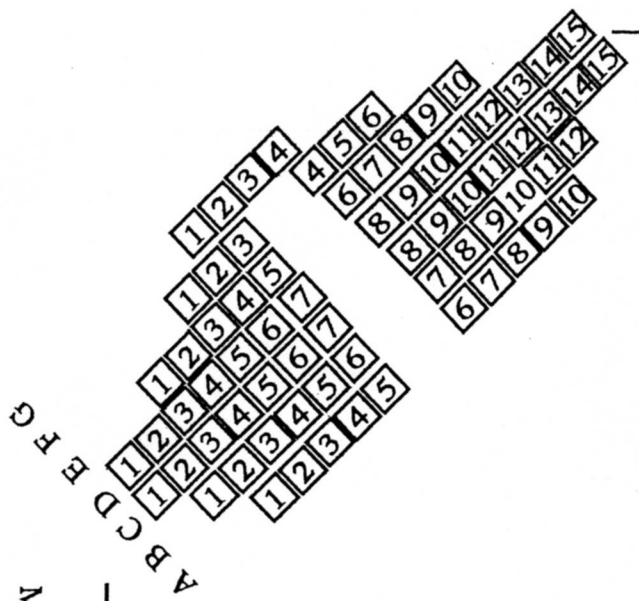

SECTION 2

Shop
9:00

SECTION 3
USUALLY UNAVAILABLE

6:00
Hoerner side

Clark Theatre

12:00
Dead Doo

SECTION 1

3:00
Main Entrance

SECTION 4