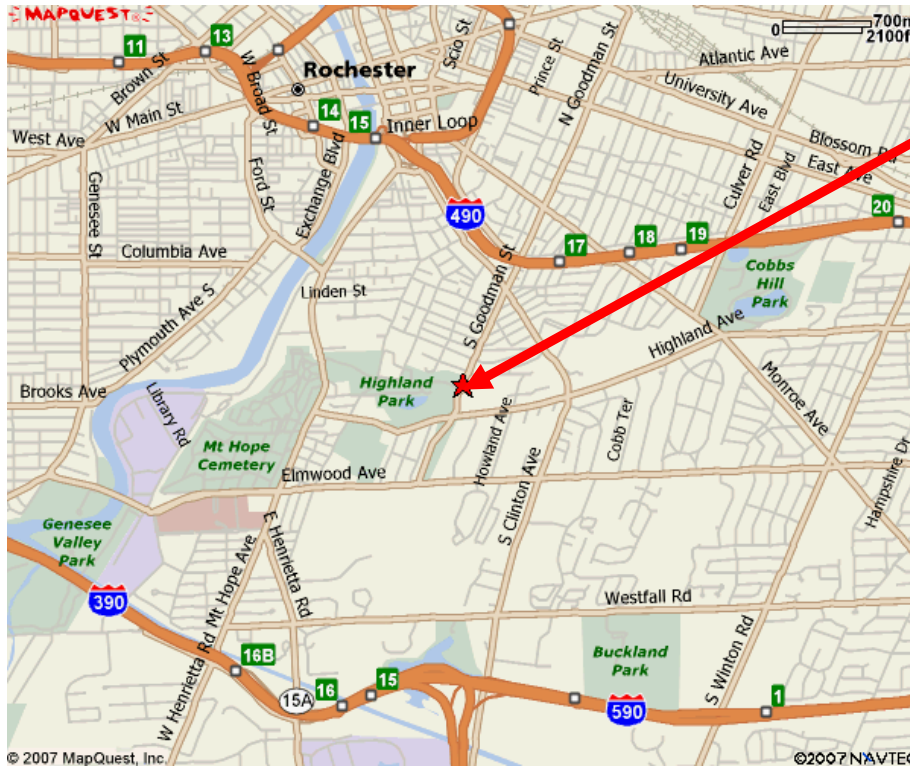

ITHACA

Ithaca College – Rochester Center
School of Health Science and Human Performance
Department of Physical Therapy
1100 South Goodman Street
Rochester NY 14620
(585)-292-5060

Campus Map

**Ithaca College-
Rochester Center @**
*Colgate Rochester Crozer
Divinity School*

FROM THE GREATER ROCHESTER INTERNATIONAL AIRPORT:
390 NORTH TO 490 EAST (EXIT AT GOODMAN ST. TURN RIGHT)

FROM BUFFALO AND THE WEST VIA I-90:
EXIT 47 TO 490E
(EXIT AT GOODMAN ST. TURN RIGHT)

FROM SYRACUSE AND THE EAST VIA I-90:
EXIT 45 TO 490W
(EXIT AT GOODMAN ST., TURN LEFT)

FROM 490:
TAKE THE GOODMAN ST. EXIT AND HEAD SOUTH TO 1100 SOUTH GOODMAN ST. The driveway
To CRCDS is on the left across from the entrance to Highland park.

**Ithaca College's Rochester Center is located in Strong Hall, first building on the
right as you come up the hill. Student Parking is in Lot C – back lot at top of hill.**