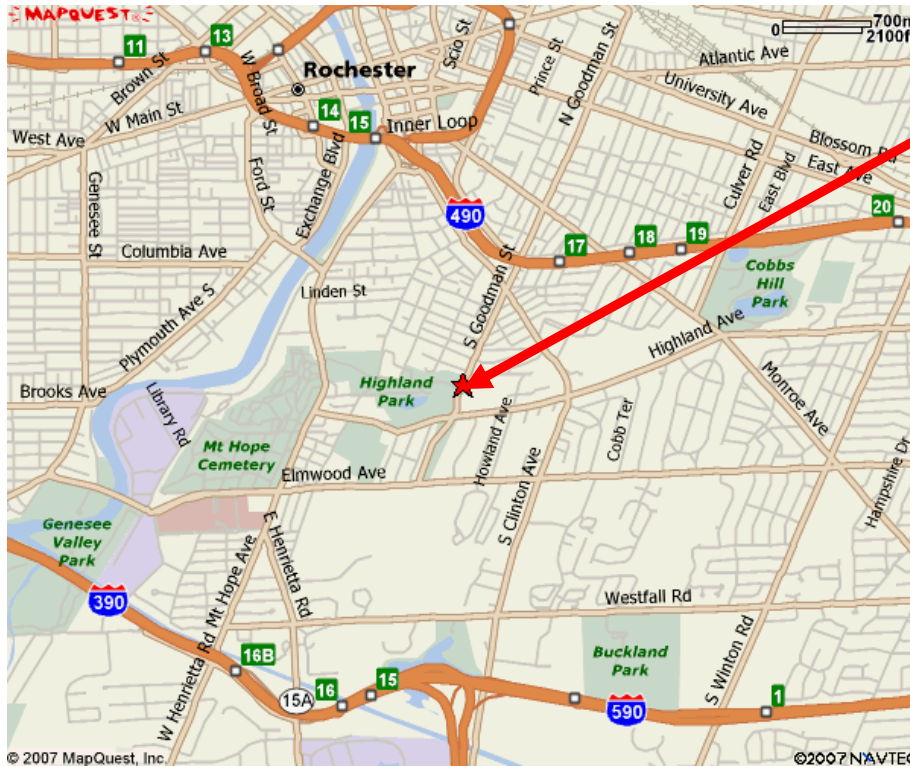

ITHACA

Ithaca College – Rochester Center
School of Health Science and Human Performance
Department of Physical Therapy
1100 South Goodman Street
Rochester NY 14620
(585)-292-5060

Campus Map

**Ithaca College-
Rochester Center @**
*Colgate Rochester Crozer
Divinity School*

FROM THE GREATER ROCHESTER INTERNATIONAL AIRPORT:
390 NORTH TO 490 EAST (EXIT AT GOODMAN ST. TURN RIGHT)

FROM BUFFALO AND THE WEST VIA I-90:
EXIT 47 TO 490E
(EXIT AT GOODMAN ST. TURN RIGHT)

FROM SYRACUSE AND THE EAST VIA I-90:
EXIT 45 TO 490W
(EXIT AT GOODMAN ST., TURN LEFT)

FROM 490:
TAKE THE GOODMAN ST. EXIT AND HEAD SOUTH TO 1100 SOUTH GOODMAN ST. The driveway
To CRCDS is on the left across from the entrance to Highland park.

**Ithaca College's Rochester Center is located in Strong Hall, first building on the
right as you come up the hill. Student Parking is in Lot C – back lot at top of hill.**