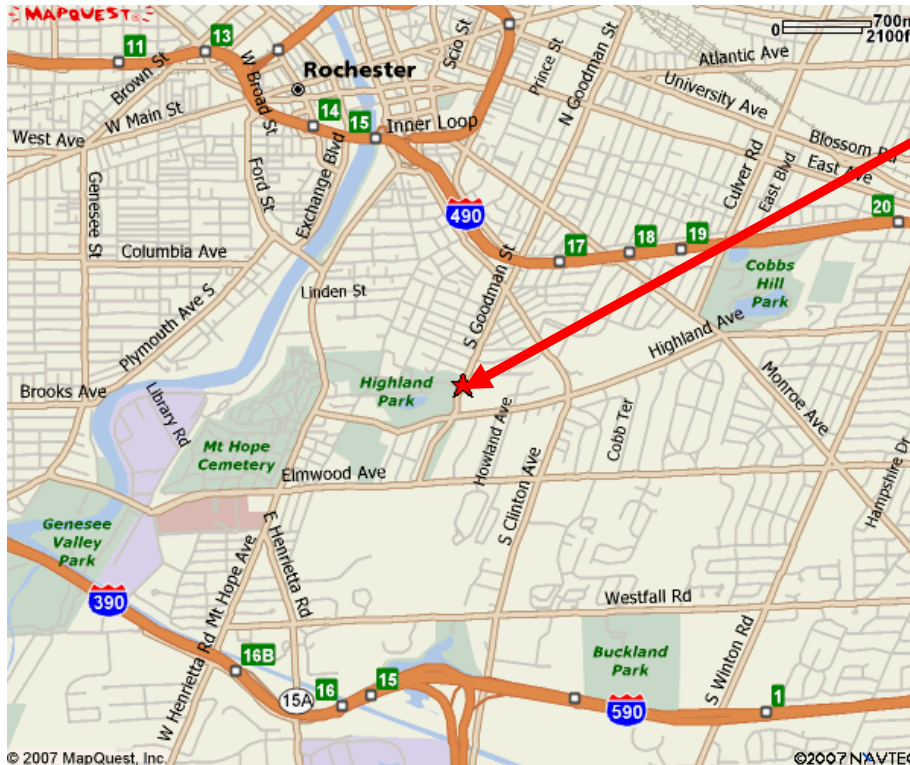

# ITHACA

**Ithaca College – Rochester Center**  
**School of Health Science and Human Performance**  
**Department of Physical Therapy**  
1100 South Goodman Street  
Rochester NY 14620  
(585)-292-5060

## *Campus Map*

  
**Ithaca College-  
Rochester Center @**  
*Colgate Rochester Crozer  
Divinity School*

**FROM THE GREATER ROCHESTER INTERNATIONAL AIRPORT:**  
390 NORTH TO 490 EAST (EXIT AT GOODMAN ST. TURN RIGHT)

**FROM BUFFALO AND THE WEST VIA I-90:**  
EXIT 47 TO 490E  
(EXIT AT GOODMAN ST. TURN RIGHT)

**FROM SYRACUSE AND THE EAST VIA I-90:**  
EXIT 45 TO 490W  
(EXIT AT GOODMAN ST., TURN LEFT)

**FROM 490:**  
TAKE THE GOODMAN ST. EXIT AND HEAD SOUTH TO 1100 SOUTH GOODMAN ST. The driveway To CRCDS is on the left across from the entrance to Highland park.

**Ithaca College's Rochester Center is located in Strong Hall, first building on the right as you come up the hill. Student Parking is in Lot C – back lot at top of hill.**