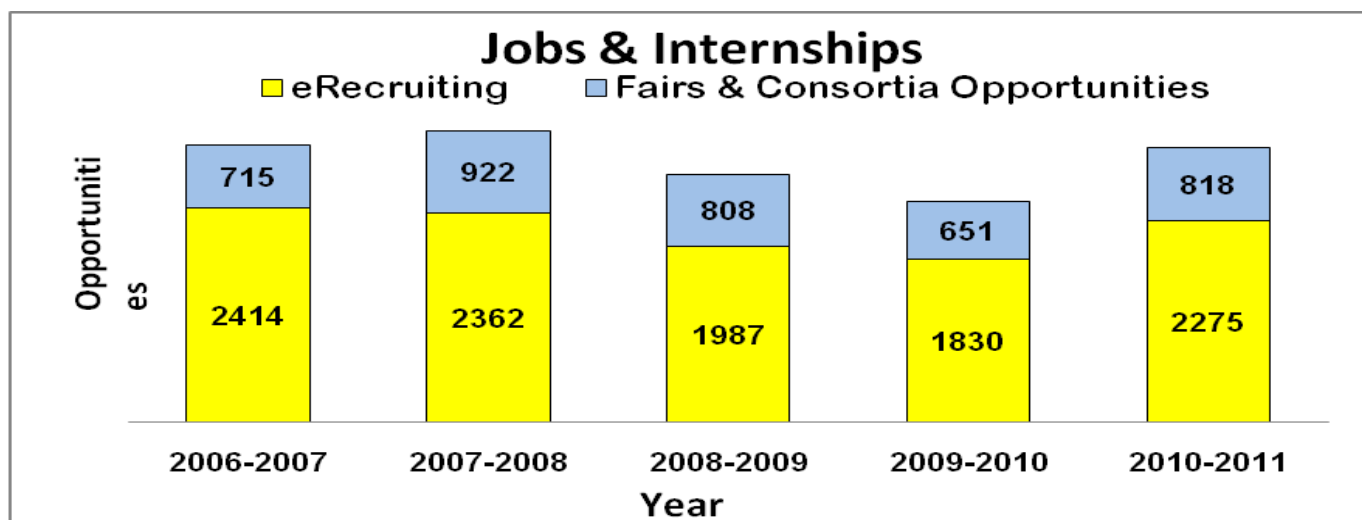

ITHACA COLLEGE CAREER SERVICES RECRUITING AND EMPLOYER OUTREACH SUMMARY 2010-11

Career Services has continued to increase its outreach efforts to employers through tailored marketing and involvement in several professional associations. To support internship and job opportunities, as well as special events, we build relationships with local professionals. Involvement by Kristin LiBritz in the Tompkins County Chamber of Commerce via both monthly advertisements in the electronic newsletter and attendance at numerous networking events has been beneficial for the office. To build relationships with professionals in the Northeast, involvement in the Eastern Association of Colleges and Employers (EACE) has also been beneficial. John Fracchia's role as President-Elect and Kristin LiBritz's role on the Professional Exchange committee has allowed for strategic and meaningful contact with employers.

	<u>2006-2007</u>	<u>2007-2008</u>	<u>2008-2009</u>	<u>2009-2010</u>	<u>2010-2011</u>
<i>eRecruiting</i>	2414	2362	1987	1830	2275
Fairs & Consortia Opportunities	<u>715</u>	<u>922</u>	<u>808</u>	<u>651</u>	<u>818</u>
Totals	3129	3284	2795	2481	3093