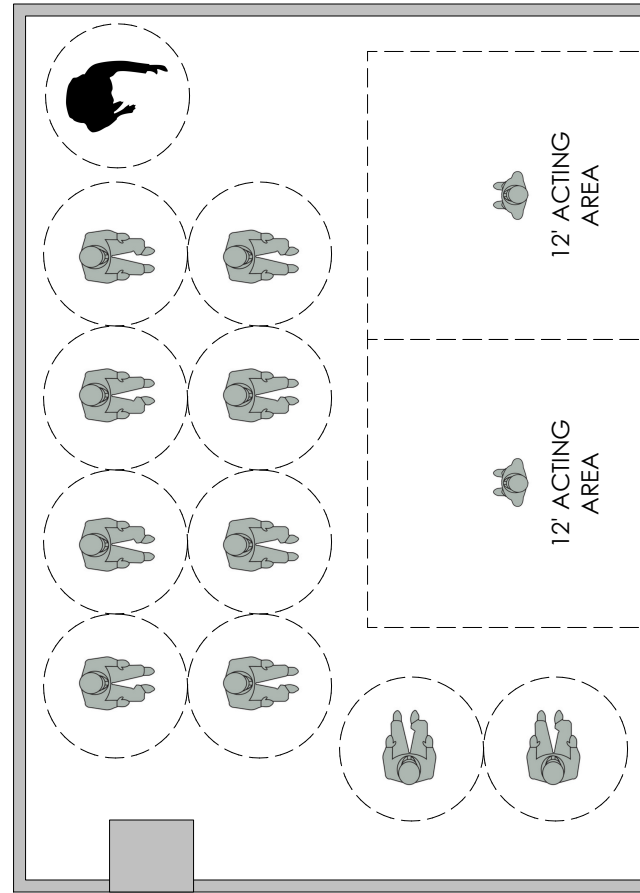

MANAGEMENT ROOM - 4

1

D221: PCR - 4

1 STUDIO 2 - 12 + INSTRUCTOR

1

STUDIO 5 - 10 + INSTRUCTOR

MAX 10+INSTRUCTOR  
NO MORE THAN 4 ON FEET AT A TIME AT 15' DISTANCE

1 STUDIO 6 DANCE 10 - + INSTRUCTOR

2 STUDIO 6 ACTING 12 - + INSTRUCTOR