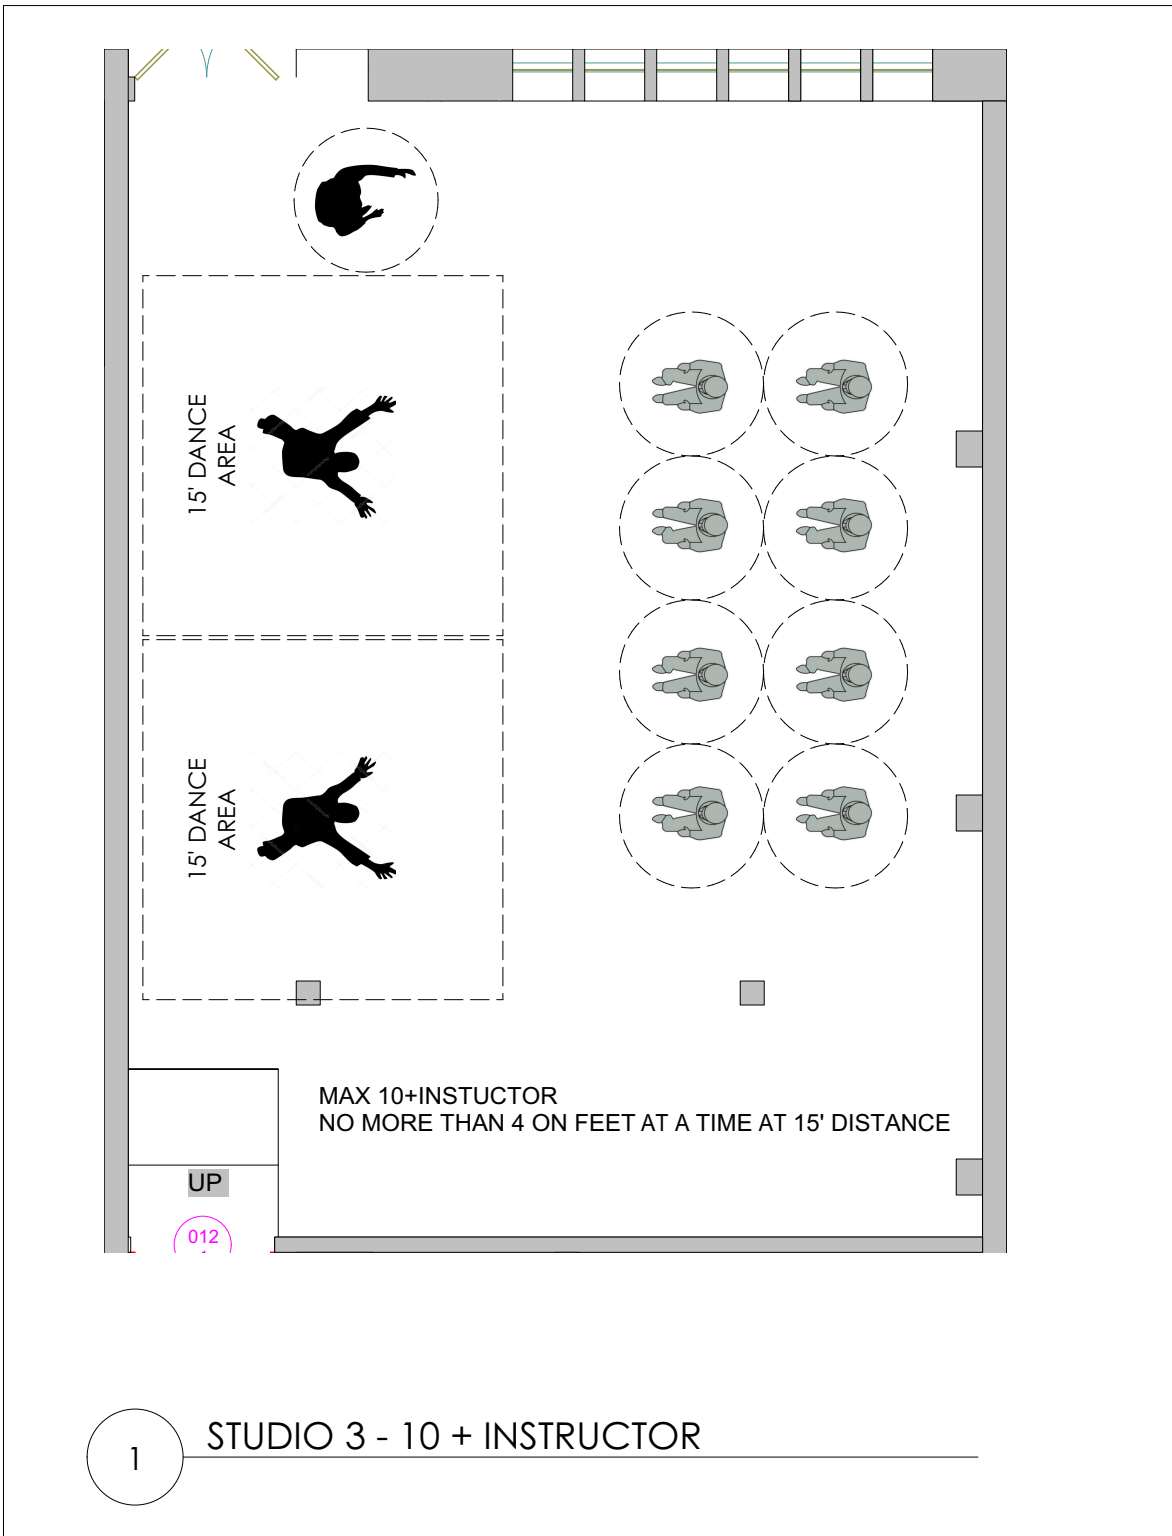

MANAGEMENT ROOM - 4

1

D221: PCR - 4

1 STUDIO 2 - 12 + INSTRUCTOR

1

STUDIO 5 - 10 + INSTRUCTOR

MAX 10+INSTRUCTOR  
NO MORE THAN 4 ON FEET AT A TIME AT 15' DISTANCE

1 STUDIO 6 DANCE 10 - + INSTRUCTOR