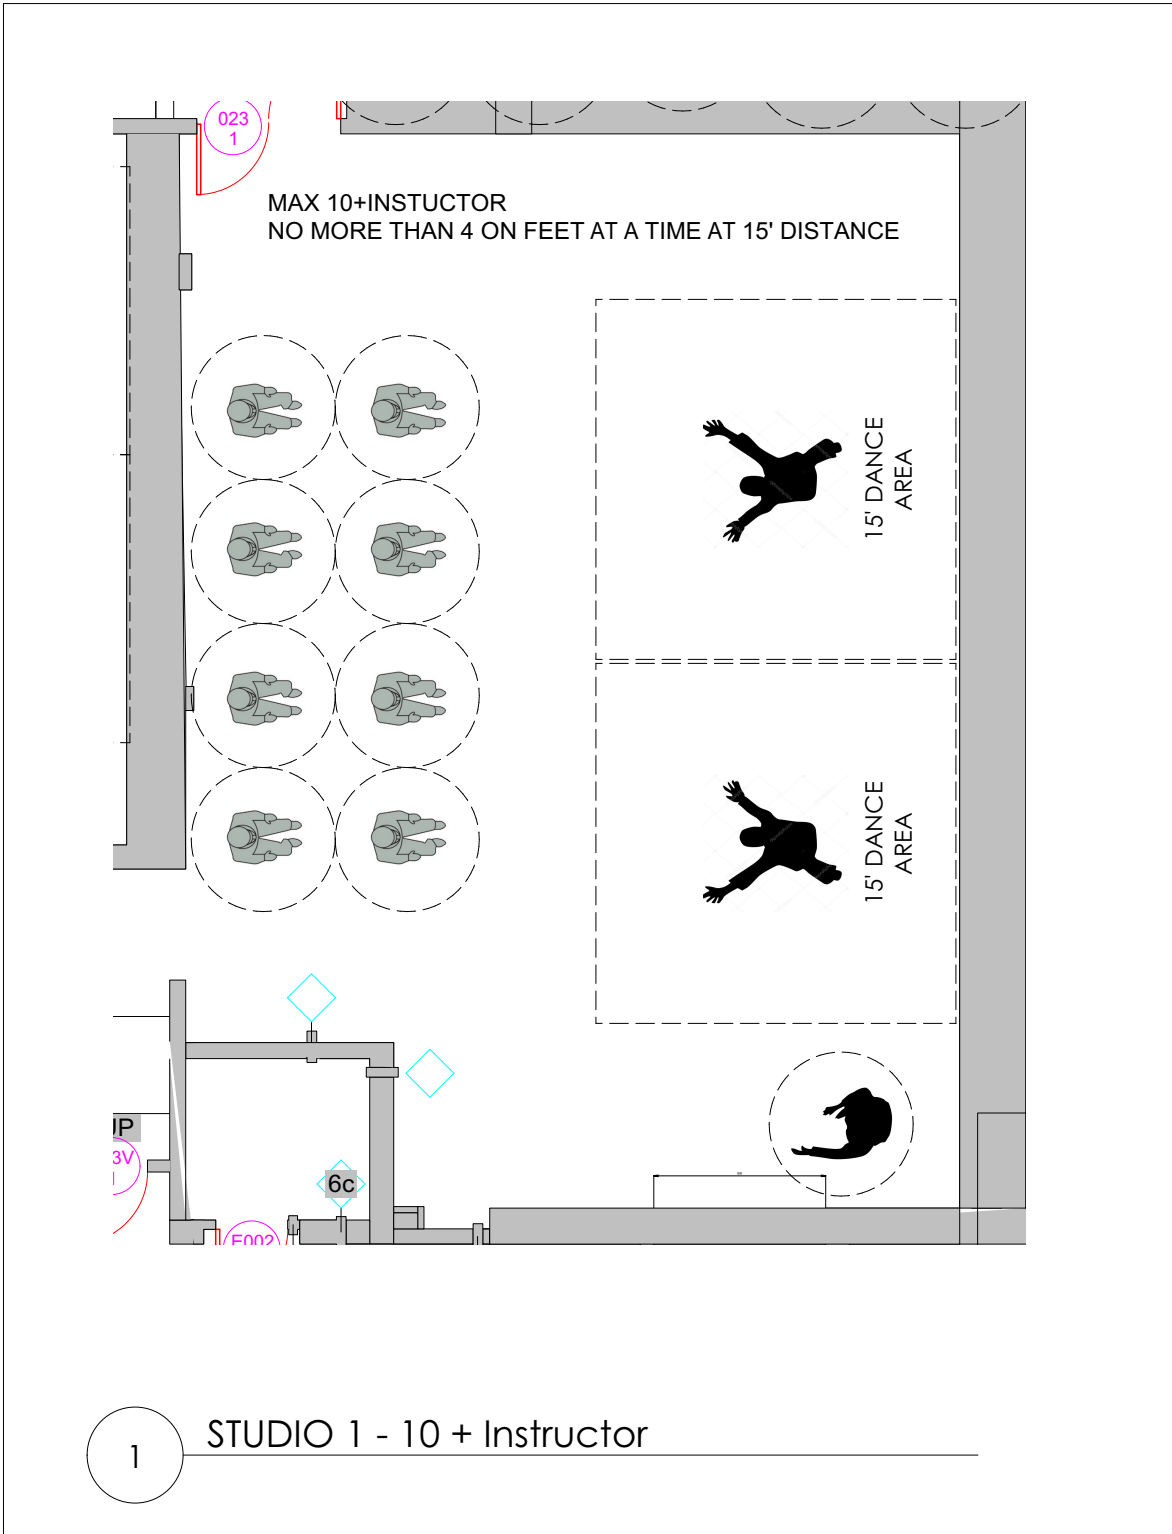

MANAGEMENT ROOM - 4

1

D221: PCR - 4

1 STUDIO 2 - 12 + INSTRUCTOR

1

STUDIO 5 - 10 + INSTRUCTOR

MAX 10+INSTRUCTOR  
NO MORE THAN 4 ON FEET AT A TIME AT 15' DISTANCE

1 STUDIO 6 DANCE 10 - + INSTRUCTOR

2 STUDIO 6 ACTING 12 - + INSTRUCTOR