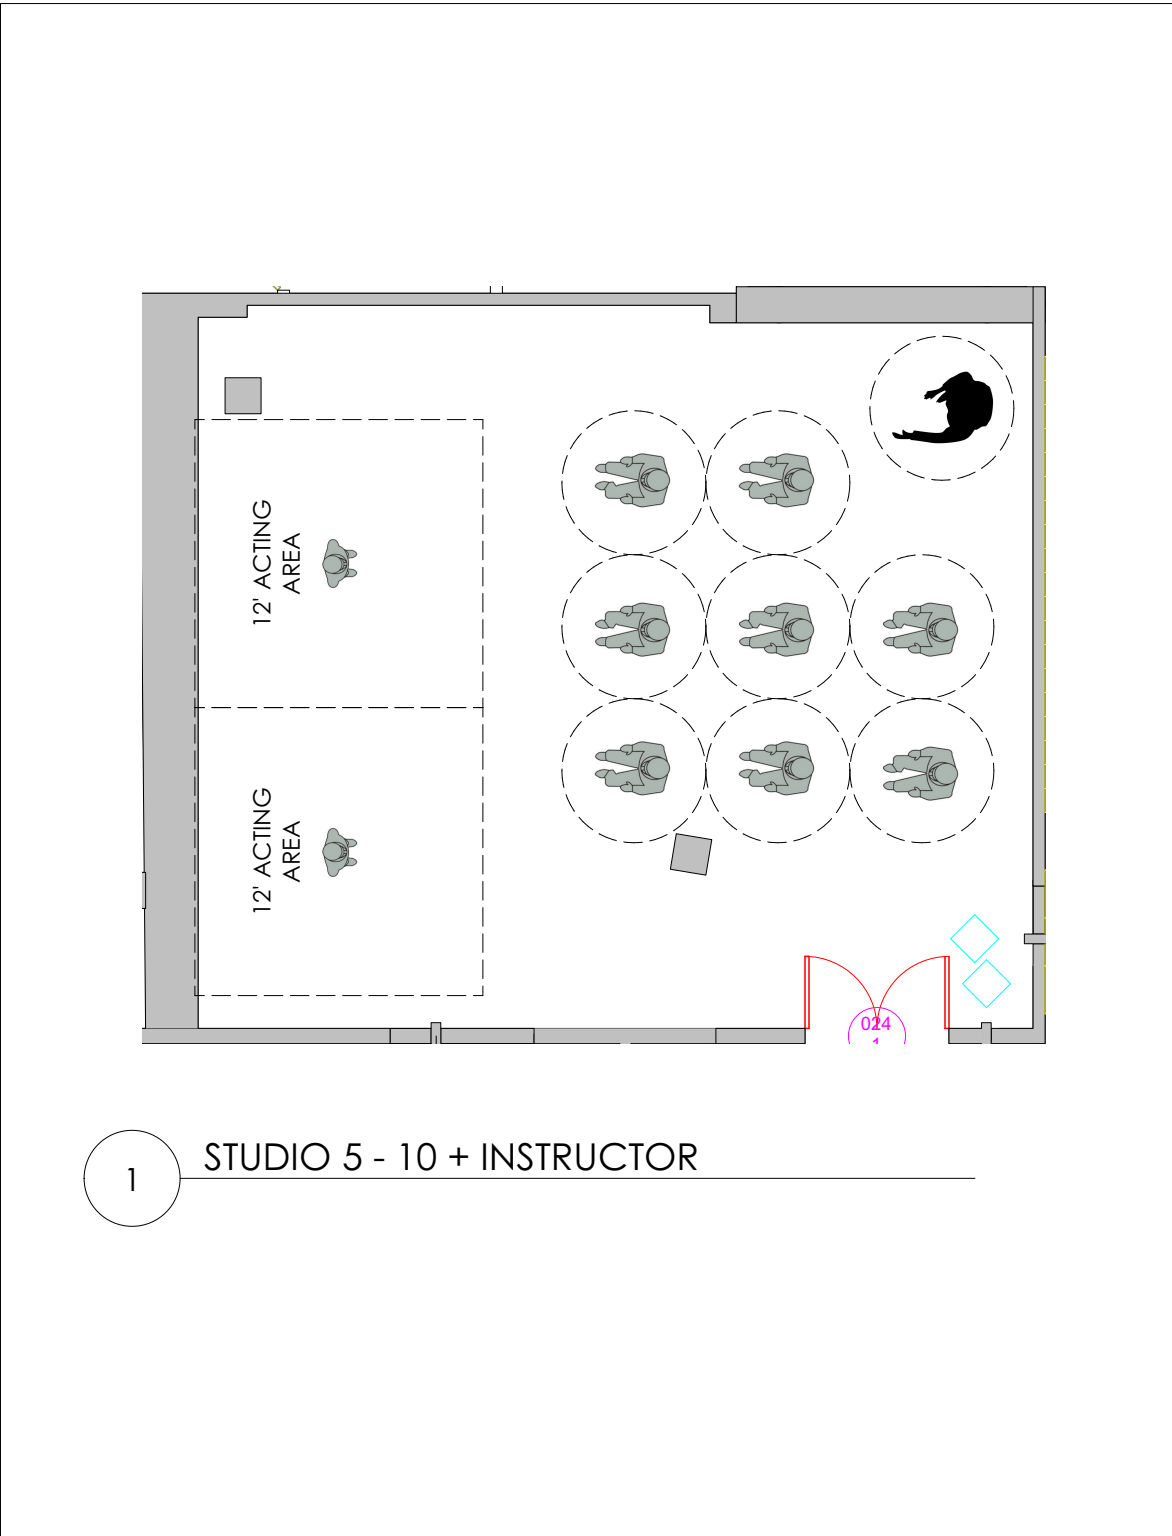

1

D006: CLASSROOM - 12 + INSTRUCTOR

1

D008: CLASSROOM - 12 + INSTRUCTOR

1 CAD LAB - 9 + INSTRUCTOR

1 D222: CONFERENCE - 10 INSTRUCTOR

1 D219: DESIGN ROOM - 12 + INSTRUCTOR

1

MANAGEMENT ROOM - 4

1

D221: PCR - 4

1 STUDIO 2 - 12 + INSTRUCTOR

1

STUDIO 5 - 10 + INSTRUCTOR

MAX 10+INSTRUCTOR  
NO MORE THAN 4 ON FEET AT A TIME AT 15' DISTANCE

1 STUDIO 6 DANCE 10 - + INSTRUCTOR